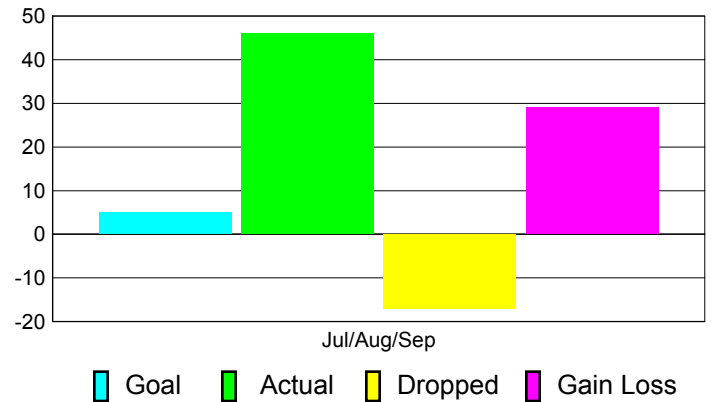

Membership Results 2012-2013

Goal, New, Dropped, Gain/Loss

Comparison of Membership Gain/Loss

Current Year Compared to the Previous Year