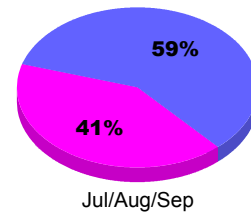

Membership Results
2012-2013

Membership
2011-2012

Month	Net Memb Goal	Actual New Memb	Actual Dropped Memb	Gain/Loss of Memb	Gain/Loss of Memb
Jul/Aug/Sep	5	46	-17	29	-8
Totals	5	46	-17	29	-8

Membership Results 2012-2013

Goal, New, Dropped, Gain/Loss

Comparison of Membership Gain/Loss

Current Year Compared to the Previous Year

Gender Comparison 2012-2013

Jul/Aug/Sep

Male Female