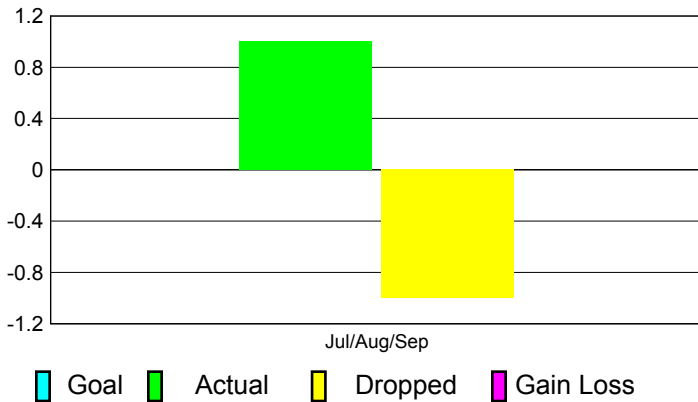

2012-2013 GMT Reports for District (or Undistricted) **District O 4**

GMT: **Mr. Pedro Mario Marrello**

Location: **ARGENTINA**

GMT CA: **3**

CLUBS

Club Results
2012-2013

Clubs
2011-2012

Month	New Club Goal	Actual New Clubs	Actual Dropped Clubs	Gain/Loss of Clubs	Gain/Loss of Clubs
Jul/Aug/Sep	0	1	-1	0	0
Totals	0	1	-1	0	0

Club Results 2012-2013

Goal, New, Dropped, Gain/Loss

Comparison of Club Gain/Loss

Current Year Compared to the Previous Year

YTD Status Quo Clubs 2012-2013

Status Quo Clubs Compared to Status Quo Members

MEMBERSHIP